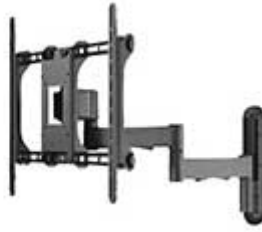

## LCD and Touch Screen Hanging Pivotal Monitors

**19" LCD flat screen monitor that swings from a provided tiltable mounting arm. \$495**

**-Or-**

**17" Touch screen monitor that swings from a provided tiltable mounting arm. \$945**